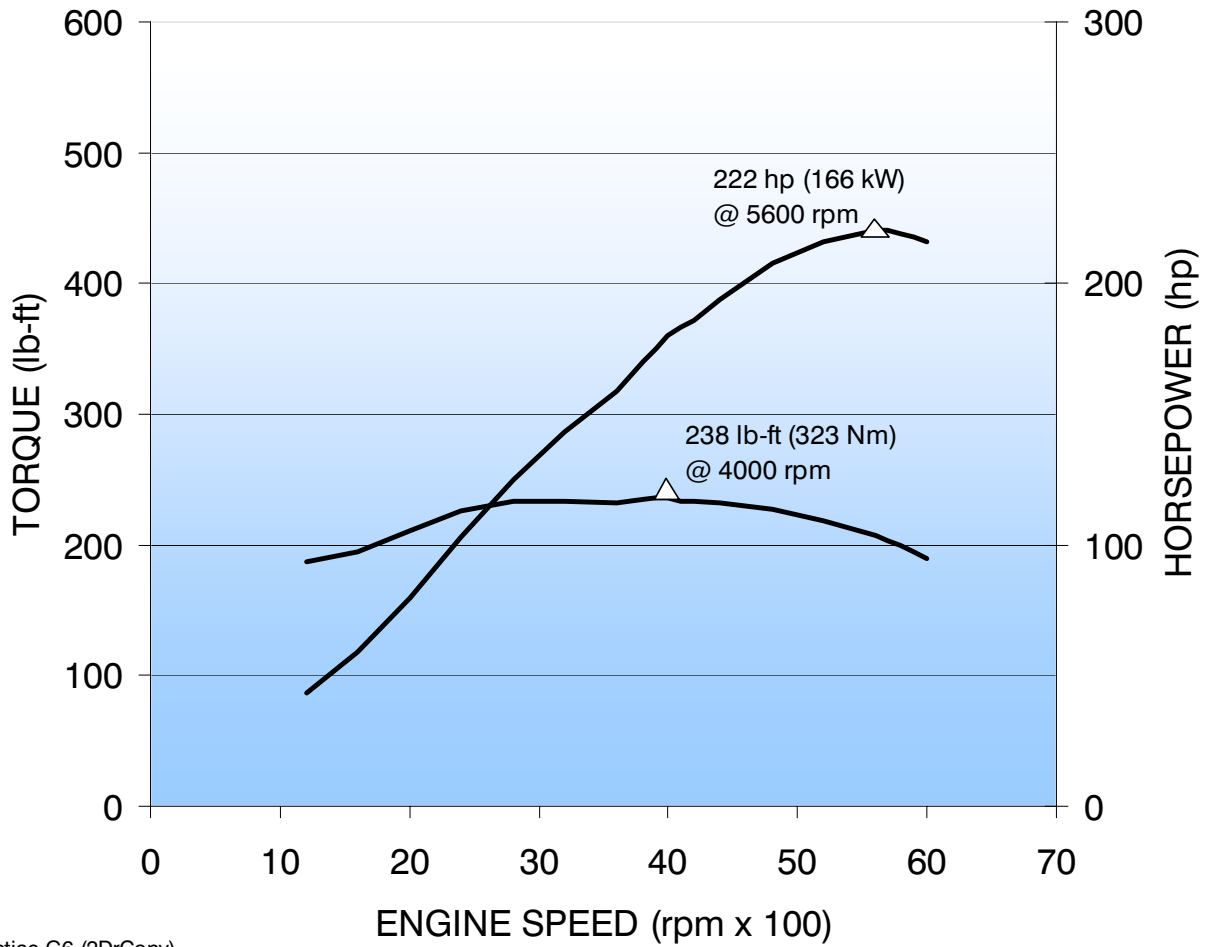

# 2008 GM 3.9L V6 VVT (LZ9)

Pontiac G6 (2DrConv)